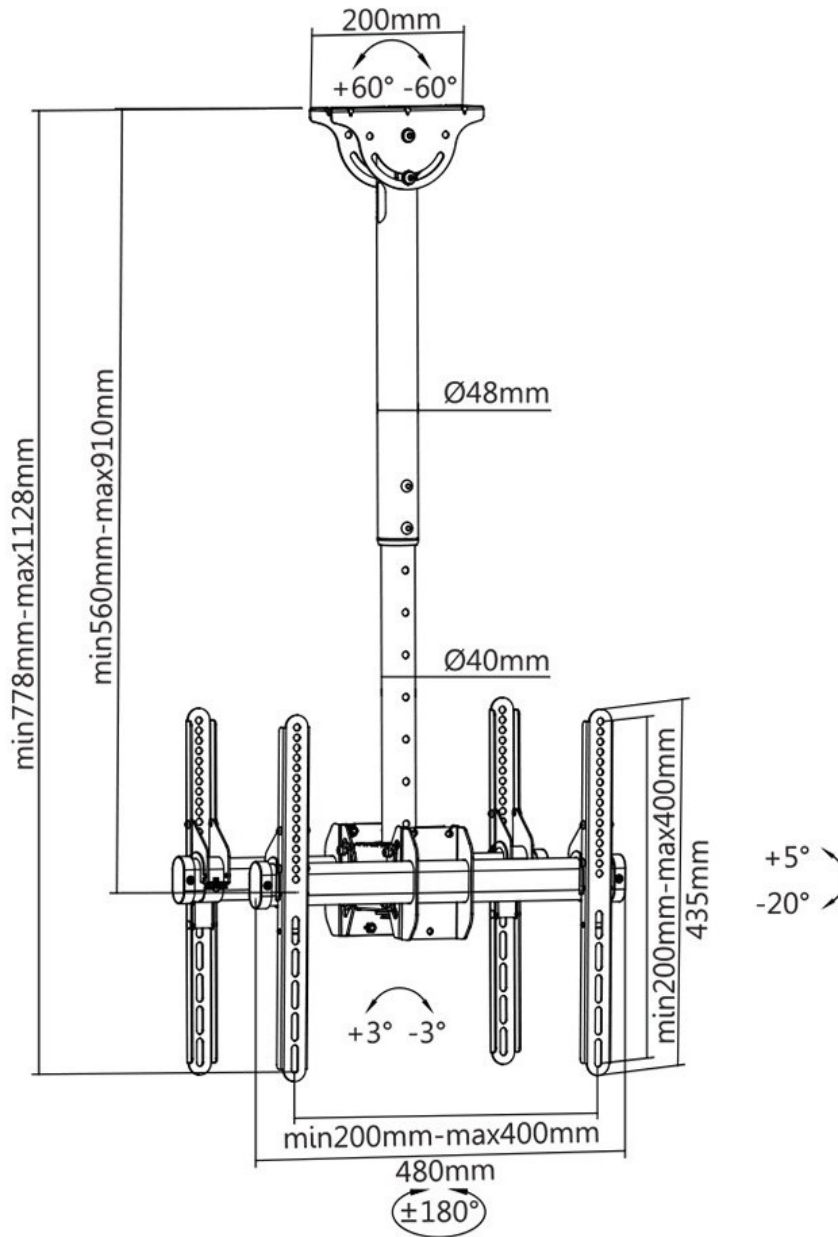

32-55" LED/LCD TV Telescopic Universal Ceiling Support

Features:

- ▶ Full-motion ceiling mount for two 32-55" TV
- ▶ Supports max VESA: 400 x 400 mm
- ▶ Maximum supported weight: 45 kg x 2
- ▶ Arm tilt: 5° to -20°
- ▶ Swivel: 360°
- ▶ Extendable bar with adjustment from 560 to 910 mm
- ▶ Tilting plate for ceiling applications and sloping floor
- ▶ It allows screens to be tilted down or rotated without tools
- ▶ Adjustable height for perfect TV placement
- ▶ A flume cable management keeps cables concealed and organized
- ▶ With separate panel
- ▶ Material: steel

Package contents:

- ▶ Ceiling mount for two LED/LCD TV
- ▶ Mounting material
- ▶ Installation instructions

32"-55"

45 kg x 2

400x400
max

VESA

Cable
management

10 YEARS
WARRANTY

Available colors:

black

SPMS-22

Color: Black

32-55" LED/LCD TV Telescopic Universal Ceiling Support

32"-55"

45 kg x 2

400x400
max